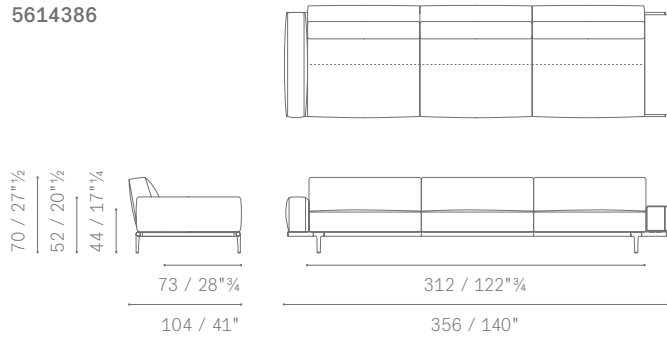

5614388

5614386

**DIVANI SIMMETRICI E ASIMMETRICI / SYMMETRICAL AND ASYMMETRICAL SOFAS**

5614386

**PANCHE E MODULI CON PANCA / BENCHES AND MODULES WITH BENCH**

PANCHE  
BENCHES

POLTRONA LARGE CON PANCA  
LARGE ARMCHAIR WITH BENCH