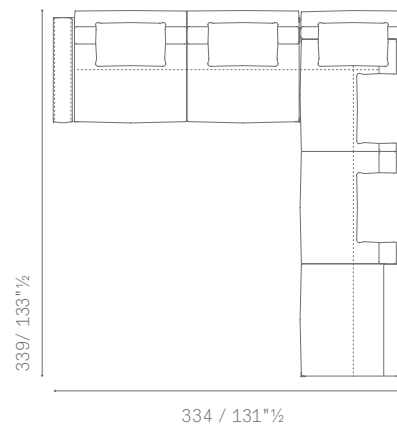

ESEMPIO DI COMPOSIZIONE 6 / LAYOUT EXAMPLE NO. 6

5614291 Large 2° seater sofa 1 low arm
5614375 Corner large 3-seater sofa sx without armrests with back unit
suggested extra cushions
n. 5 5614565 Back cushions 65×65