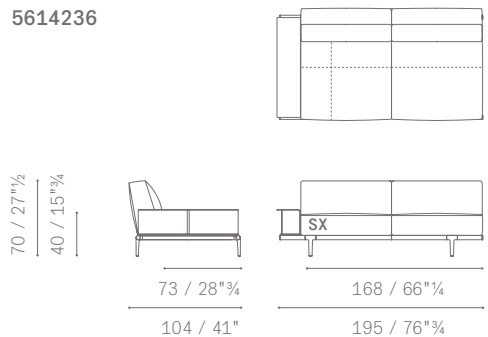

MODULI COMPONIBILI E TERMINALI / SECTIONAL MODULES AND SOFAS

5614387

5614146

MODULI E DIVANI ANGOLARI / CORNER MODULES AND SOFAS

POLTRONA ANGOLARE CON PANCA

CORNER ARMCHAIR WITH BENCH

DIVANI 2 POSTI ANGOLARI

CORNER 2-SEATER SOFAS

DIVANI 2 POSTI LARGE ANGOLARI

CORNER LARGE 2-SEATER SOFAS

DIVANI 3 POSTI ANGOLARI

CORNER 3 SEATER SOFAS

DIVANI 3 POSTI LARGE ANGOLARI

CORNER LARGE 3-SEATER SOFAS

5614124

5614201

5614201

5614201

5614206

5614236

5614236