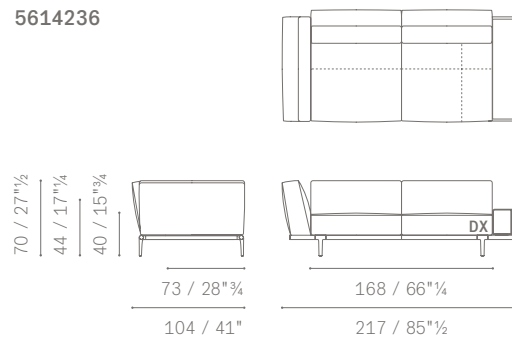

MODULI COMPONIBILI E TERMINALI / SECTIONAL MODULES AND SOFAS

5614387

5614146

MODULI E DIVANI ANGOLARI / CORNER MODULES AND SOFAS

POLTRONA ANGOLARE CON PANCA

CORNER ARMCHAIR WITH BENCH

DIVANI 2 POSTI ANGOLARI

CORNER 2-SEATER SOFAS

DIVANI 2 POSTI LARGE ANGOLARI

CORNER LARGE 2-SEATER SOFAS

DIVANI 3 POSTI ANGOLARI

CORNER 3 SEATER SOFAS

DIVANI 3 POSTI LARGE ANGOLARI

CORNER LARGE 3-SEATER SOFAS

5614124

5614201

5614201

5614201

5614206

5614236

5614236