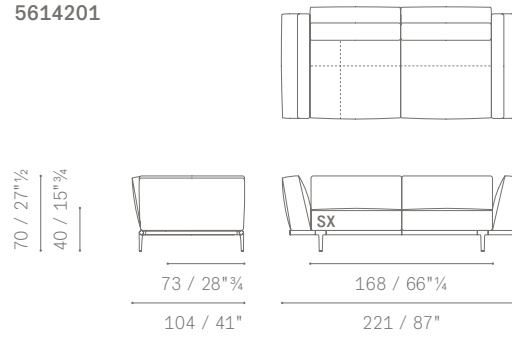

DIVANI 3 POSTI ANGOLARI

CORNER 3 SEATER SOFAS

DIVANI 3 POSTI LARGE ANGOLARI

CORNER LARGE 3-SEATER SOFAS

5614124

5614201

5614201

5614201