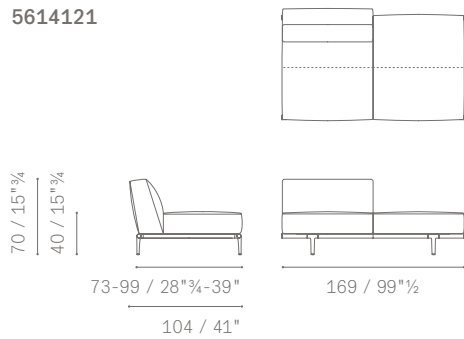

5614388

5614386

**DIVANI SIMMETRICI E ASIMMETRICI / SYMMETRICAL AND ASYMMETRICAL SOFAS**

5614386

**PANCHE E MODULI CON PANCA / BENCHES AND MODULES WITH BENCH**

PANCHE  
BENCHES

POLTRONA LARGE CON PANCA  
LARGE ARMCHAIR WITH BENCH

DIVANI 2 POSTI CON PANCA  
2-SEATER SOFA WITH BENCH

DIVANI 2 POSTI LARGE CON PANCA  
LARGE 2-SEATER SOFA WITH BENCH

5614241

5614251

5614341

5614121

5614122

5614223

5614213

**PANCHE E MODULI CON PANCA / BENCHES AND MODULES WITH BENCH**

5614213

5614293

5614283

5614283

**MODULI COMPONIBILI E TERMINALI / SECTIONAL MODULES AND SOFAS**

DIVANI 2 POSTI COMPONIBILI  
SECTIONAL 2-SEATER SOFAS  
DIVANI 2 POSTI LARGE COMPONIBILI  
SECTIONAL LARGE 2-SEATER SOFAS  
DIVANI 3 POSTI COMPONIBILI  
SECTIONAL 3 SEATER SOFAS  
DIVANI 3 POSTI LARGE COMPONIBILI  
SECTIONAL LARGE 3-SEATER SOFAS  
CHAISE LONGUE COMPONIBILE  
SECTIONAL CHAISE LONGUE