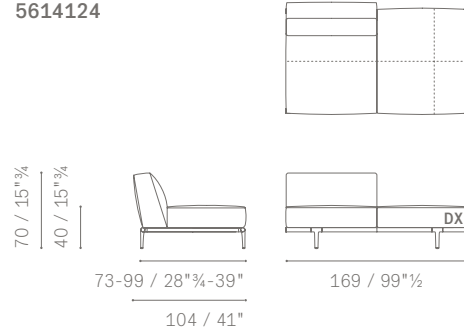

MODULI E DIVANI ANGOLARI / CORNER MODULES AND SOFAS

POLTRONA ANGOLARE CON PANCA

CORNER ARMCHAIR WITH BENCH

DIVANI 2 POSTI ANGOLARI

CORNER 2-SEATER SOFAS

DIVANI 2 POSTI LARGE ANGOLARI

CORNER LARGE 2-SEATER SOFAS

DIVANI 3 POSTI ANGOLARI

CORNER 3 SEATER SOFAS

DIVANI 3 POSTI LARGE ANGOLARI

CORNER LARGE 3-SEATER SOFAS

5614124