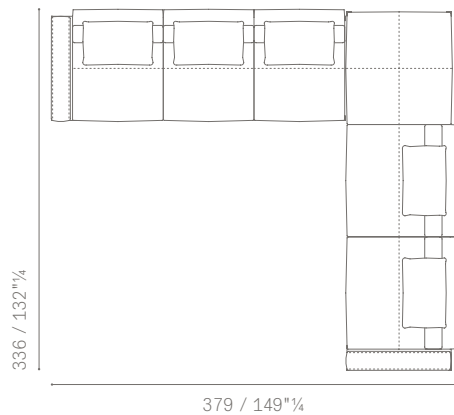

ESEMPIO DI COMPOSIZIONE 3 / LAYOUT EXAMPLE NO. 3

5614321 3 seater sofa 1 low arm dx-sx
5614294 Large 2 seater sofa 1 low arm with corner bench dx- sx
suggested extra cushions
n. 3 5614565 Back cushions 65×65