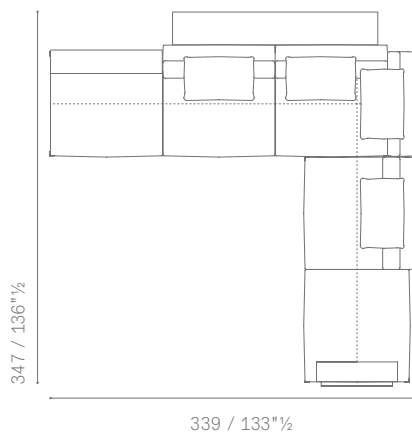

ESEMPIO DI COMPOSIZIONE 11 / LAYOUT EXAMPLE NO. 11

5614375 Large 3 seater sofa corner dx with back unit sx
5614121 Armchair with bench dx
5614540 Cylindrical cushion support 66 - 5614431 Shelf 150
suggested extra cushions
~~n. 3~~ 5614565 back cushions 65×65
n. 1 5614577 cylindrical cushion 75