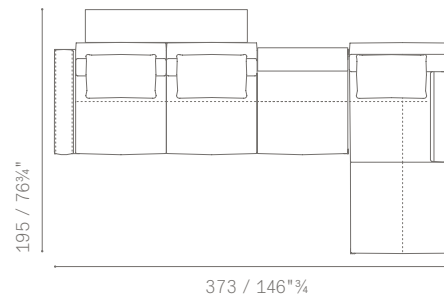

ESEMPIO DI COMPOSIZIONE 4 / LAYOUT EXAMPLE NO. 4

5614325 3 seater sofa 1 low arm dx-sx with back unit
5614146 Sectional chaise longue 1 low arm
5614430 Shelf 150
suggested extra cushions
n. 3 5614565 Back cushions 65×65