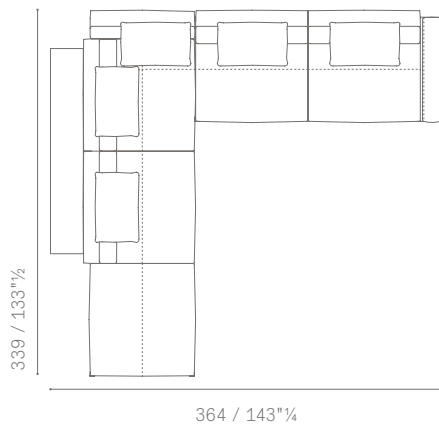

ESEMPIO DI COMPOSIZIONE 9 / LAYOUT EXAMPLE NO. 9

5614291 Large 2 seater sofa 1 low arm dx
5614273 Corner large 2 seater sofa dx with bench sx
5614431 Shelf 190
suggested extra cushions
n. 5 5614565 back cushions 65×65