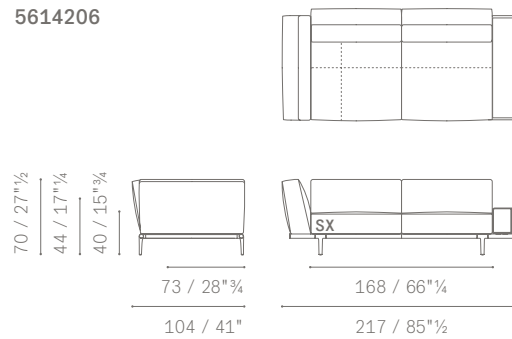

MODULI COMPONIBILI E TERMINALI / SECTIONAL MODULES AND SOFAS

5614387

5614146

MODULI E DIVANI ANGOLARI / CORNER MODULES AND SOFAS

POLTRONA ANGOLARE CON PANCA

CORNER ARMCHAIR WITH BENCH

DIVANI 2 POSTI ANGOLARI

CORNER 2-SEATER SOFAS

DIVANI 2 POSTI LARGE ANGOLARI

CORNER LARGE 2-SEATER SOFAS

DIVANI 3 POSTI ANGOLARI

CORNER 3 SEATER SOFAS

DIVANI 3 POSTI LARGE ANGOLARI

CORNER LARGE 3-SEATER SOFAS

5614124

5614201

5614201

5614201

5614206

5614236

5614236