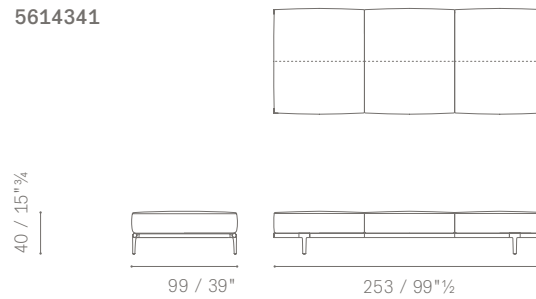

DIVANI 2 POSTI CON PANCA  
2-SEATER SOFA WITH BENCH

DIVANI 2 POSTI LARGE CON PANCA  
LARGE 2-SEATER SOFA WITH BENCH

5614241

5614251

5614341

5614121

5614122

5614223