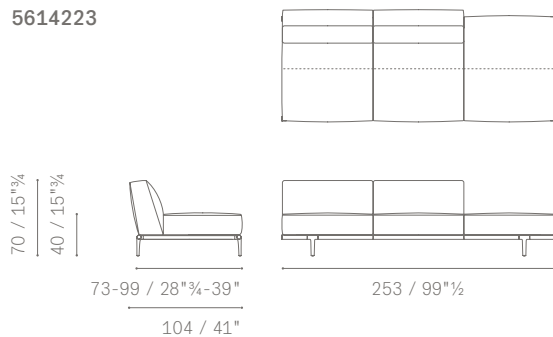

DIVANI 2 POSTI CON PANCA  
2-SEATER SOFA WITH BENCH

DIVANI 2 POSTI LARGE CON PANCA  
LARGE 2-SEATER SOFA WITH BENCH

5614241

5614251

5614341

5614121

5614122

5614223