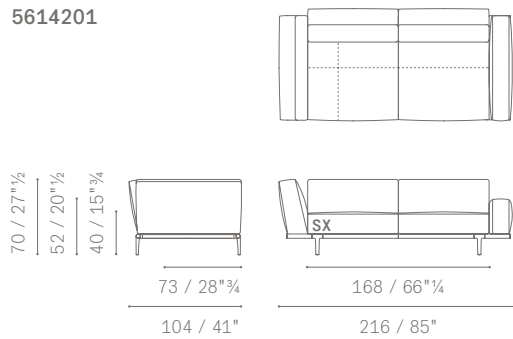

DIVANI 3 POSTI ANGOLARI

CORNER 3 SEATER SOFAS

DIVANI 3 POSTI LARGE ANGOLARI

CORNER LARGE 3-SEATER SOFAS

5614124

5614201

5614201

5614201