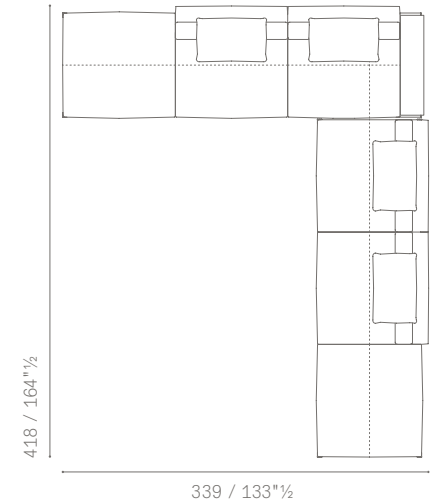

ESEMPIO DI COMPOSIZIONE 2 / LAYOUT EXAMPLE NO. 2

5614266 Corner large 2 seater sofa with bench and corner end unit dx-sx
5614293 Large armless 2 seater sofa with bench
suggested extra cushions
n. 4 5614565
Back cushions 65×65