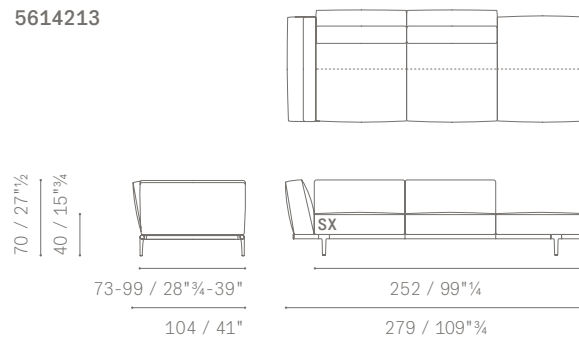

5614388

5614386

**DIVANI SIMMETRICI E ASIMMETRICI / SYMMETRICAL AND ASYMMETRICAL SOFAS**

5614386

**PANCHE E MODULI CON PANCA / BENCHES AND MODULES WITH BENCH**

PANCHE  
BENCHES

POLTRONA LARGE CON PANCA  
LARGE ARMCHAIR WITH BENCH

DIVANI 2 POSTI CON PANCA  
2-SEATER SOFA WITH BENCH

DIVANI 2 POSTI LARGE CON PANCA  
LARGE 2-SEATER SOFA WITH BENCH

5614241

5614251

5614341

5614121

5614122

5614223

5614213

**PANCHE E MODULI CON PANCA / BENCHES AND MODULES WITH BENCH**

5614213

5614293

5614283

5614283

**MODULI COMPONIBILI E TERMINALI / SECTIONAL MODULES AND SOFAS**

DIVANI 2 POSTI COMPONIBILI  
SECTIONAL 2-SEATER SOFAS  
DIVANI 2 POSTI LARGE COMPONIBILI  
SECTIONAL LARGE 2-SEATER SOFAS  
DIVANI 3 POSTI COMPONIBILI  
SECTIONAL 3 SEATER SOFAS  
DIVANI 3 POSTI LARGE COMPONIBILI  
SECTIONAL LARGE 3-SEATER SOFAS  
CHAISE LONGUE COMPONIBILE  
SECTIONAL CHAISE LONGUE