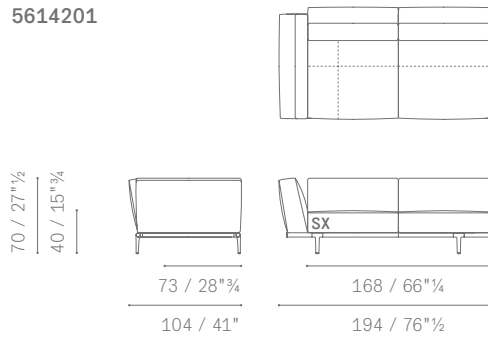

DIVANI 3 POSTI ANGOLARI

CORNER 3 SEATER SOFAS

DIVANI 3 POSTI LARGE ANGOLARI

CORNER LARGE 3-SEATER SOFAS

5614124

5614201

5614201

5614201