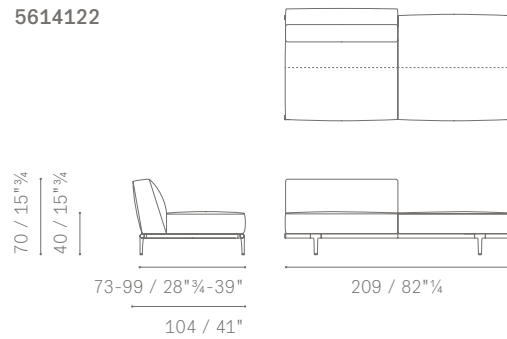

5614388

5614386

**DIVANI SIMMETRICI E ASIMMETRICI / SYMMETRICAL AND ASYMMETRICAL SOFAS**

5614386

**PANCHE E MODULI CON PANCA / BENCHES AND MODULES WITH BENCH**

PANCHE  
BENCHES

POLTRONA LARGE CON PANCA  
LARGE ARMCHAIR WITH BENCH

DIVANI 2 POSTI CON PANCA  
2-SEATER SOFA WITH BENCH

DIVANI 2 POSTI LARGE CON PANCA  
LARGE 2-SEATER SOFA WITH BENCH

5614241

5614251

5614341

5614121

5614122

5614223

5614213

**PANCHE E MODULI CON PANCA / BENCHES AND MODULES WITH BENCH**

5614213

5614293

5614283

5614283

**MODULI COMPONIBILI E TERMINALI / SECTIONAL MODULES AND SOFAS**

DIVANI 2 POSTI COMPONIBILI  
SECTIONAL 2-SEATER SOFAS  
DIVANI 2 POSTI LARGE COMPONIBILI  
SECTIONAL LARGE 2-SEATER SOFAS  
DIVANI 3 POSTI COMPONIBILI  
SECTIONAL 3 SEATER SOFAS  
DIVANI 3 POSTI LARGE COMPONIBILI  
SECTIONAL LARGE 3-SEATER SOFAS  
CHAISE LONGUE COMPONIBILE  
SECTIONAL CHAISE LONGUE